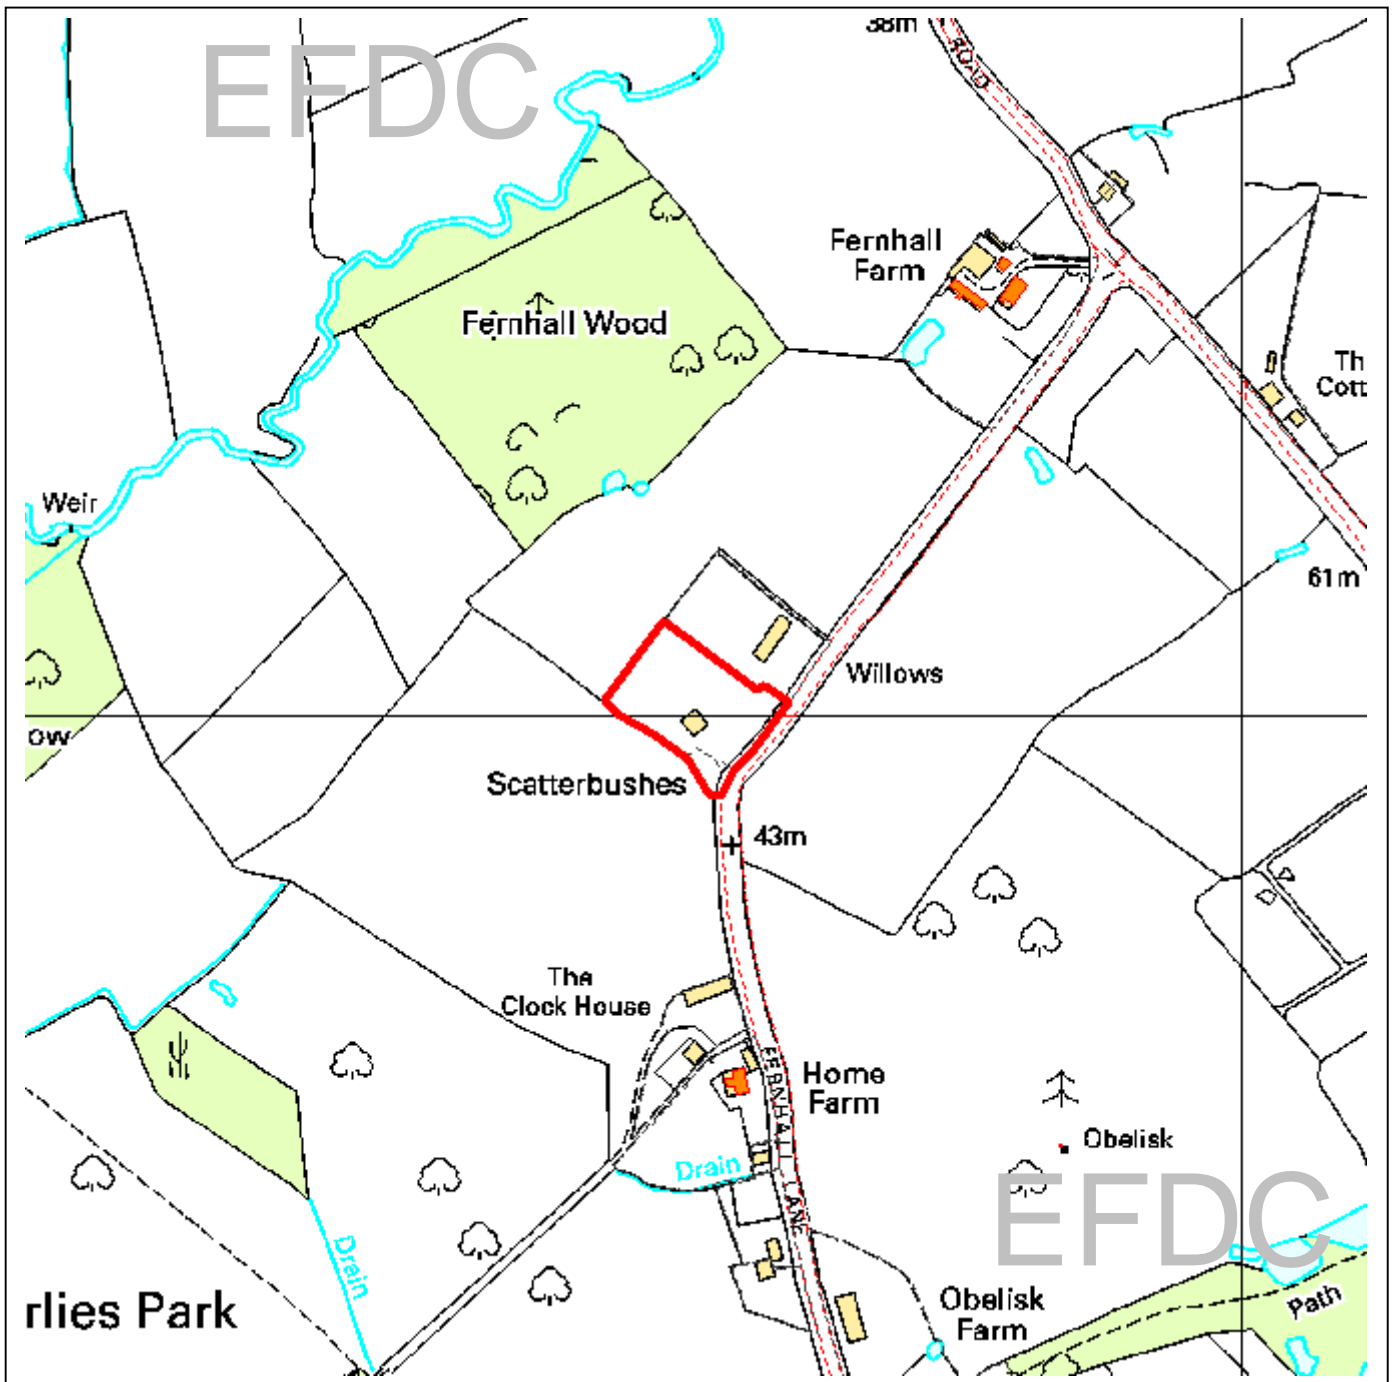

# Epping Forest District Council

District Development Committee

The material contained in this plot has been reproduced from an Ordnance Survey map with the permission of the Controller of Her Majesty's Stationery. (c) Crown Copyright. Unauthorised reproduction infringes Crown Copyright and may lead to prosecution or civil proceedings.

EFDC licence No.100018534

**Agenda Item Number:**

Application Number:

EPF/1433/08

Site Name:

Scatterbushes Cottage, Fernhall Lane, Waltham Abbey, EN9 3TJ

Scale of Plot:

1/5000